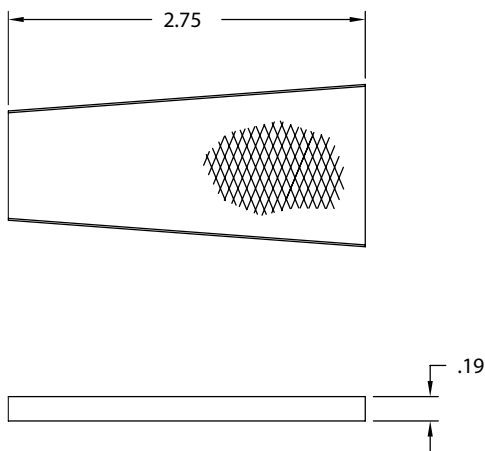

▶ TINIUS OLSEN STYLE: K-GRIPS INSERT FOR 5,000LB. MACHINE CAPACITY

BASE NO.	DESCRIPTION
TOXX5IN	INSERT

*SEE PAGE 7 FOR HOLDER

▶ TINIUS OLSEN STYLE: INSERT FOR 12,000/20,000/30,000LB. MACHINE CAPACITY

BASE NO.	DESCRIPTION
TOX12IN	INSERT
TOX20IN	INSERT
TOX30IN	INSERT