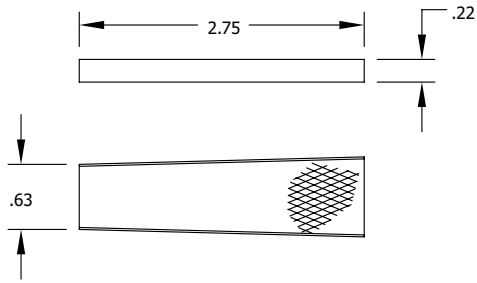

▶ TINIUS OLSEN STYLE: K-GRIPS INSERT FOR 5,000LB. MACHINE CAPACITY

BASE NO.	DESCRIPTION
TOXX5IN	INSERT

*SEE PAGE 7 FOR HOLDER

▶ TINIUS OLSEN STYLE: INSERT FOR 12,000/20,000/30,000LB. MACHINE CAPACITY

BASE NO.	DESCRIPTION
TOX12IN	INSERT
TOX20IN	INSERT
TOX30IN	INSERT