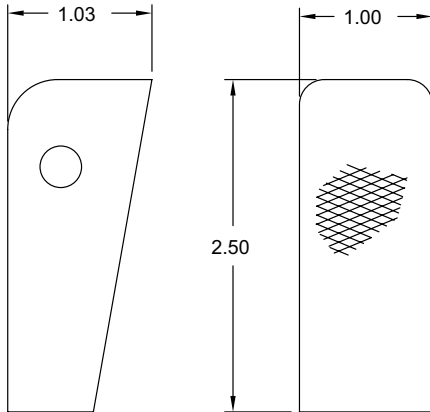

▶ UNITED CALIBRATION STYLE: FLAT JAWS FOR 1" MODELS

BASE NO.	DESCRIPTION
UCX10FN	1" FLAT JAW

▶ UNITED CALIBRATION STYLE: VEE JAWS FOR 1" MODELS

BASE NO.	DESCRIPTION	WIRE RANGE
*UCX10VN	1" VEE JAW	*

*SAMPLE REQUIRED