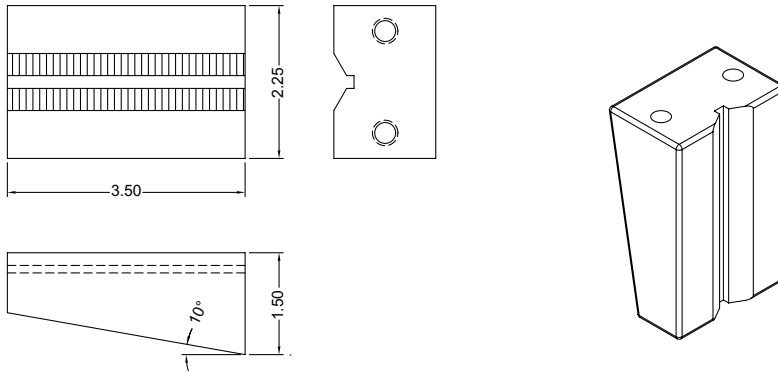

▶ FORNEY STYLE: FLAT JAW FOR 2 ¼" MODELS

BASE NO.	DESCRIPTION
FOXXX225IFN1	2-¼ FLAT JAW

▶ FORNEY STYLE: VEE JAW FOR 2 ¼" MODELS

BASE NO.	DESCRIPTION	WIRE RANGE
FOXXX225IVN1	2-¼ VEE JAW	.13 - .31"

▶ FORNEY STYLE: FLAT JAW FOR 3" MODELS

BASE NO.	DESCRIPTION
FOXXX300IFN1	3" FLAT JAW

▶ FORNEY STYLE: VEE JAW FOR 3" MODELS

PART NO.	DESCRIPTION	WIRE RANGE
FOXXX300IVN1	3" VEE JAW	.25 - .75"
FOXXX300IVN2	3" VEE JAW	.75 - 1.13"
FOXXX300IVN3	3" VEE JAW	1.0 - 1.5"