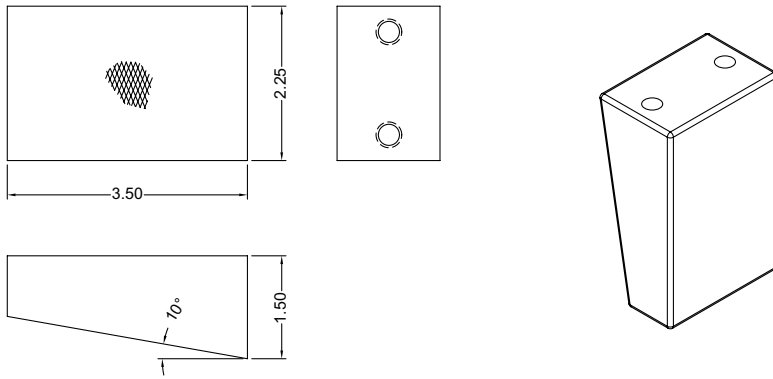

▶ FORNEY STYLE: FLAT JAW FOR 2 ¼" MODELS

BASE NO.	DESCRIPTION
FOXXX225IFN1	2-¼ FLAT JAW

▶ FORNEY STYLE: VEE JAW FOR 2 ¼" MODELS

BASE NO.	DESCRIPTION	WIRE RANGE
FOXXX225IVN1	2-¼ VEE JAW	.13 - .31"

▶ FORNEY STYLE: FLAT JAW FOR 3" MODELS

BASE NO.	DESCRIPTION
FOXXX300IFN1	3" FLAT JAW

▶ FORNEY STYLE: VEE JAW FOR 3" MODELS

PART NO.	DESCRIPTION	WIRE RANGE
FOXXX300IVN1	3" VEE JAW	.25 - .75"
FOXXX300IVN2	3" VEE JAW	.75 - 1.13"
FOXXX300IVN3	3" VEE JAW	1.0 - 1.5"