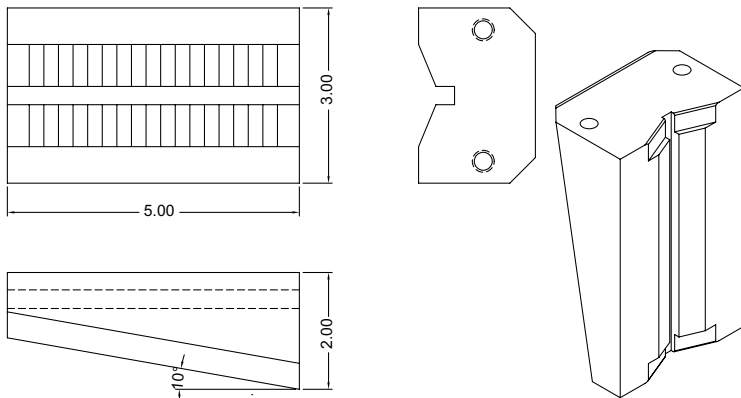

▶ FORNEY STYLE: FLAT JAW FOR 2 ¼" MODELS

BASE NO.	DESCRIPTION
FOXXX225IFN1	2-¼ FLAT JAW

▶ FORNEY STYLE: VEE JAW FOR 2 ¼" MODELS

BASE NO.	DESCRIPTION	WIRE RANGE
FOXXX225IVN1	2-¼ VEE JAW	.13 - .31"

▶ FORNEY STYLE: FLAT JAW FOR 3" MODELS

BASE NO.	DESCRIPTION
FOXXX300IFN1	3" FLAT JAW

▶ FORNEY STYLE: VEE JAW FOR 3" MODELS

PART NO.	DESCRIPTION	WIRE RANGE
FOXXX300IVN1	3" VEE JAW	.25 - .75"
FOXXX300IVN2	3" VEE JAW	.75 - 1.13"
FOXXX300IVN3	3" VEE JAW	1.0 - 1.5"