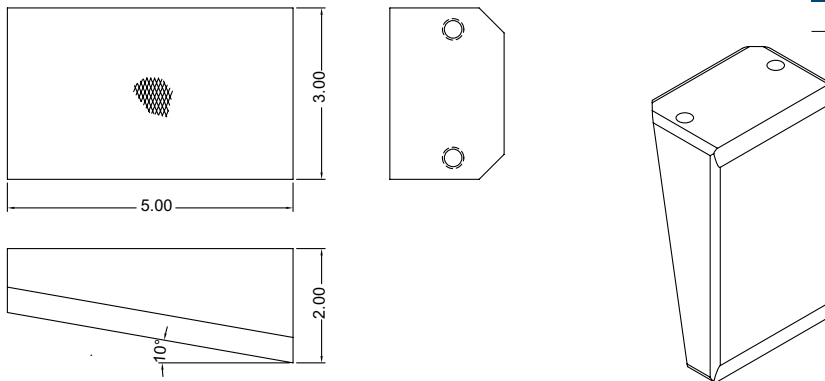

▶ FORNEY STYLE: FLAT JAW FOR 2 ¼" MODELS

BASE NO.	DESCRIPTION
FOXXX225IFN1	2-¼ FLAT JAW

▶ FORNEY STYLE: VEE JAW FOR 2 ¼" MODELS

BASE NO.	DESCRIPTION	WIRE RANGE
FOXXX225IVN1	2-¼ VEE JAW	.13 - .31"

▶ FORNEY STYLE: FLAT JAW FOR 3" MODELS

BASE NO.	DESCRIPTION
FOXXX300IFN1	3" FLAT JAW

▶ FORNEY STYLE: VEE JAW FOR 3" MODELS

PART NO.	DESCRIPTION	WIRE RANGE
FOXXX300IVN1	3" VEE JAW	.25 - .75"
FOXXX300IVN2	3" VEE JAW	.75 - 1.13"
FOXXX300IVN3	3" VEE JAW	1.0 - 1.5"