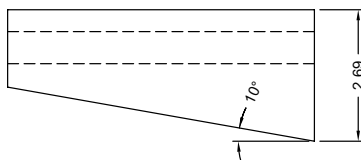

▶ FORNEY STYLE: FLAT JAW FOR 4" MODELS

| BASE NO. | DESCRIPTION |
|--------------|-------------|
| FOXXX400IFN1 | 4" FLAT JAW |

▶ FORNEY STYLE: VEE JAW FOR 4" MODEL

| BASE NO. | DESCRIPTION | WIRE RANGE |
|--------------|-------------|-------------|
| FOXXX400IVN1 | 4" VEE JAW | .25 - .75" |
| FOXXX400IVN2 | 4" VEE JAW | .75 - 1.13" |
| FOXXX400IVN3 | 4" VEE JAW | 1.0 - 1.5" |

▶ FORNEY STYLE: VEE JAW FOR 4" WAFFLE PATTERN MODEL

| BASE NO. | DESCRIPTION | WIRE RANGE |
|--------------|-------------|-----------------|
| FOXXX400IVW1 | 4" VEE JAW | #11 - #18 REBAR |