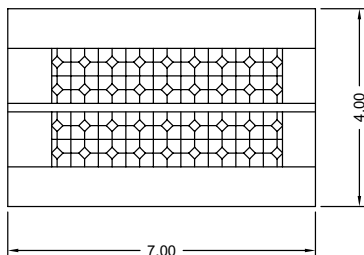

▶ FORNEY STYLE: FLAT JAW FOR 4" MODELS

| BASE NO. | DESCRIPTION |
|--------------|-------------|
| FOXXX400IFN1 | 4" FLAT JAW |

▶ FORNEY STYLE: VEE JAW FOR 4" MODEL

| BASE NO. | DESCRIPTION | WIRE RANGE |
|--------------|-------------|-------------|
| FOXXX400IVN1 | 4" VEE JAW | .25 - .75" |
| FOXXX400IVN2 | 4" VEE JAW | .75 - 1.13" |
| FOXXX400IVN3 | 4" VEE JAW | 1.0 - 1.5" |

▶ FORNEY STYLE: VEE JAW FOR 4" WAFFLE PATTERN MODEL

| BASE NO. | DESCRIPTION | WIRE RANGE |
|--------------|-------------|-----------------|
| FOXXX400IVW1 | 4" VEE JAW | #11 - #18 REBAR |