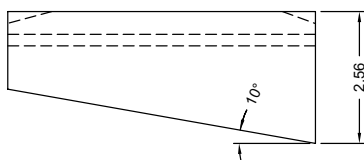

▶ FORNEY STYLE: FLAT JAW FOR 4" MODELS

| BASE NO. | DESCRIPTION |
|--------------|-------------|
| FOXXX400IFN1 | 4" FLAT JAW |

▶ FORNEY STYLE: VEE JAW FOR 4" MODEL

| BASE NO. | DESCRIPTION | WIRE RANGE |
|--------------|-------------|-------------|
| FOXXX400IVN1 | 4" VEE JAW | .25 - .75" |
| FOXXX400IVN2 | 4" VEE JAW | .75 - 1.13" |
| FOXXX400IVN3 | 4" VEE JAW | 1.0 - 1.5" |

▶ FORNEY STYLE: VEE JAW FOR 4" WAFFLE PATTERN MODEL

| BASE NO. | DESCRIPTION | WIRE RANGE |
|--------------|-------------|-----------------|
| FOXXX400IVW1 | 4" VEE JAW | #11 - #18 REBAR |