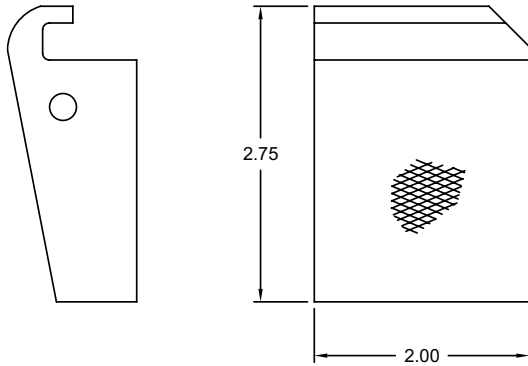

▶ INSTRON STYLE: FLAT JAWS FOR 2"

BASE NO.	DESCRIPTION	WIRE RANGE
INXXX200IFN1	2" FLAT JAW	0 - .250"
INXXX200IFN2	2" FLAT JAW	.250 - .500"

▶ INSTRON STYLE: VEE JAWS FOR 2"

BASE NO.	DESCRIPTION	WIRE RANGE
INXXX200IVN1	2" VEE JAW	.12 - .31"
INXXX200IVN2	2" VEE JAW	.28 - .50"
INXXX200IVN3	2" VEE JAW	.50 - .75"