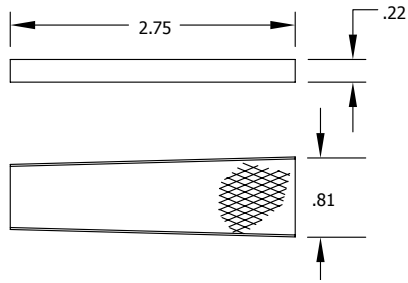

▶ TINIUS OLSEN STYLE: K-GRIPS INSERT FOR 5,000LB. MACHINE CAPACITY

BASE NO.	DESCRIPTION
TOX5081IIN1	INSERT

*SEE PAGE 7 FOR HOLDER

▶ TINIUS OLSEN STYLE: INSERT FOR 12,000/20,000/30,000LB. MACHINE CAPACITY

BASE NO.	DESCRIPTION
TOX12125IIN1	INSERT
TOX20125IIN1	INSERT
TOX30125IIN1	INSERT

*SEE PAGE 8-9 FOR HOLDER