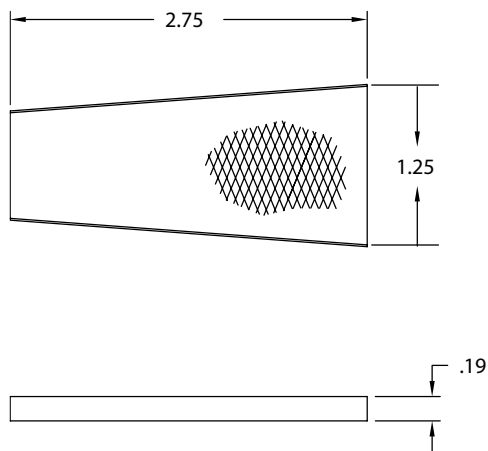

▶ TINIUS OLSEN STYLE: K-GRIPS INSERT FOR 5,000LB. MACHINE CAPACITY

BASE NO.	DESCRIPTION
TOX5081IIN1	INSERT

*SEE PAGE 7 FOR HOLDER

▶ TINIUS OLSEN STYLE: INSERT FOR 12,000/20,000/30,000LB. MACHINE CAPACITY

BASE NO.	DESCRIPTION
TOX12125IIN1	INSERT
TOX20125IIN1	INSERT
TOX30125IIN1	INSERT

*SEE PAGE 8-9 FOR HOLDER