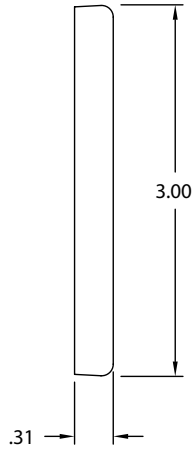

▶ TINIUS OLSEN STYLE: INSERT FOR 60,000LB. MACHINE CAPACITY

BASE NO.	DESCRIPTION
TOX60200IIN1	3" INSERT

*SEE PAGE 11 FOR HOLDER

▶ TINIUS OLSEN STYLE: INSERT FOR 100,000/120,000/160,000LB. MACHINE CAPACITY

BASE NO.	DESCRIPTION
TOX100250IIN1	3" INSERT
TOX120250IIN1	3" INSERT
TOX160250IIN1	3" INSERT

*SEE PAGE 13 FOR HOLDER