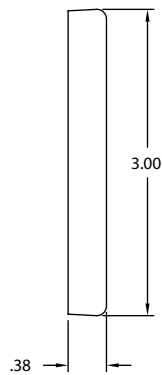

▶ TINIUS OLSEN STYLE: INSERT FOR 60,000LB. MACHINE CAPACITY

BASE NO.	DESCRIPTION
TOX60200IIN1	3" INSERT

*SEE PAGE 11 FOR HOLDER

▶ TINIUS OLSEN STYLE: INSERT FOR 100,000/120,000/160,000LB. MACHINE CAPACITY

BASE NO.	DESCRIPTION
TOX100250IIN1	3" INSERT
TOX120250IIN1	3" INSERT
TOX160250IIN1	3" INSERT

*SEE PAGE 13 FOR HOLDER