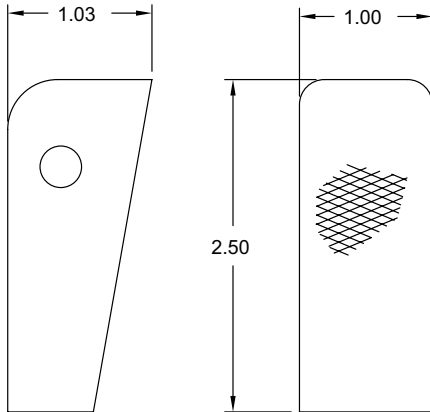

## ▶ UNITED CALIBRATION STYLE: FLAT JAWS FOR 1" MODELS

BASE NO.	DESCRIPTION
UCXXX100IFN1	1" FLAT JAW

## ▶ UNITED CALIBRATION STYLE: VEE JAWS FOR 1" MODELS

BASE NO.	DESCRIPTION	WIRE RANGE
*UCXXX100IVN1	1" VEE JAW	*

\*SAMPLE REQUIRED